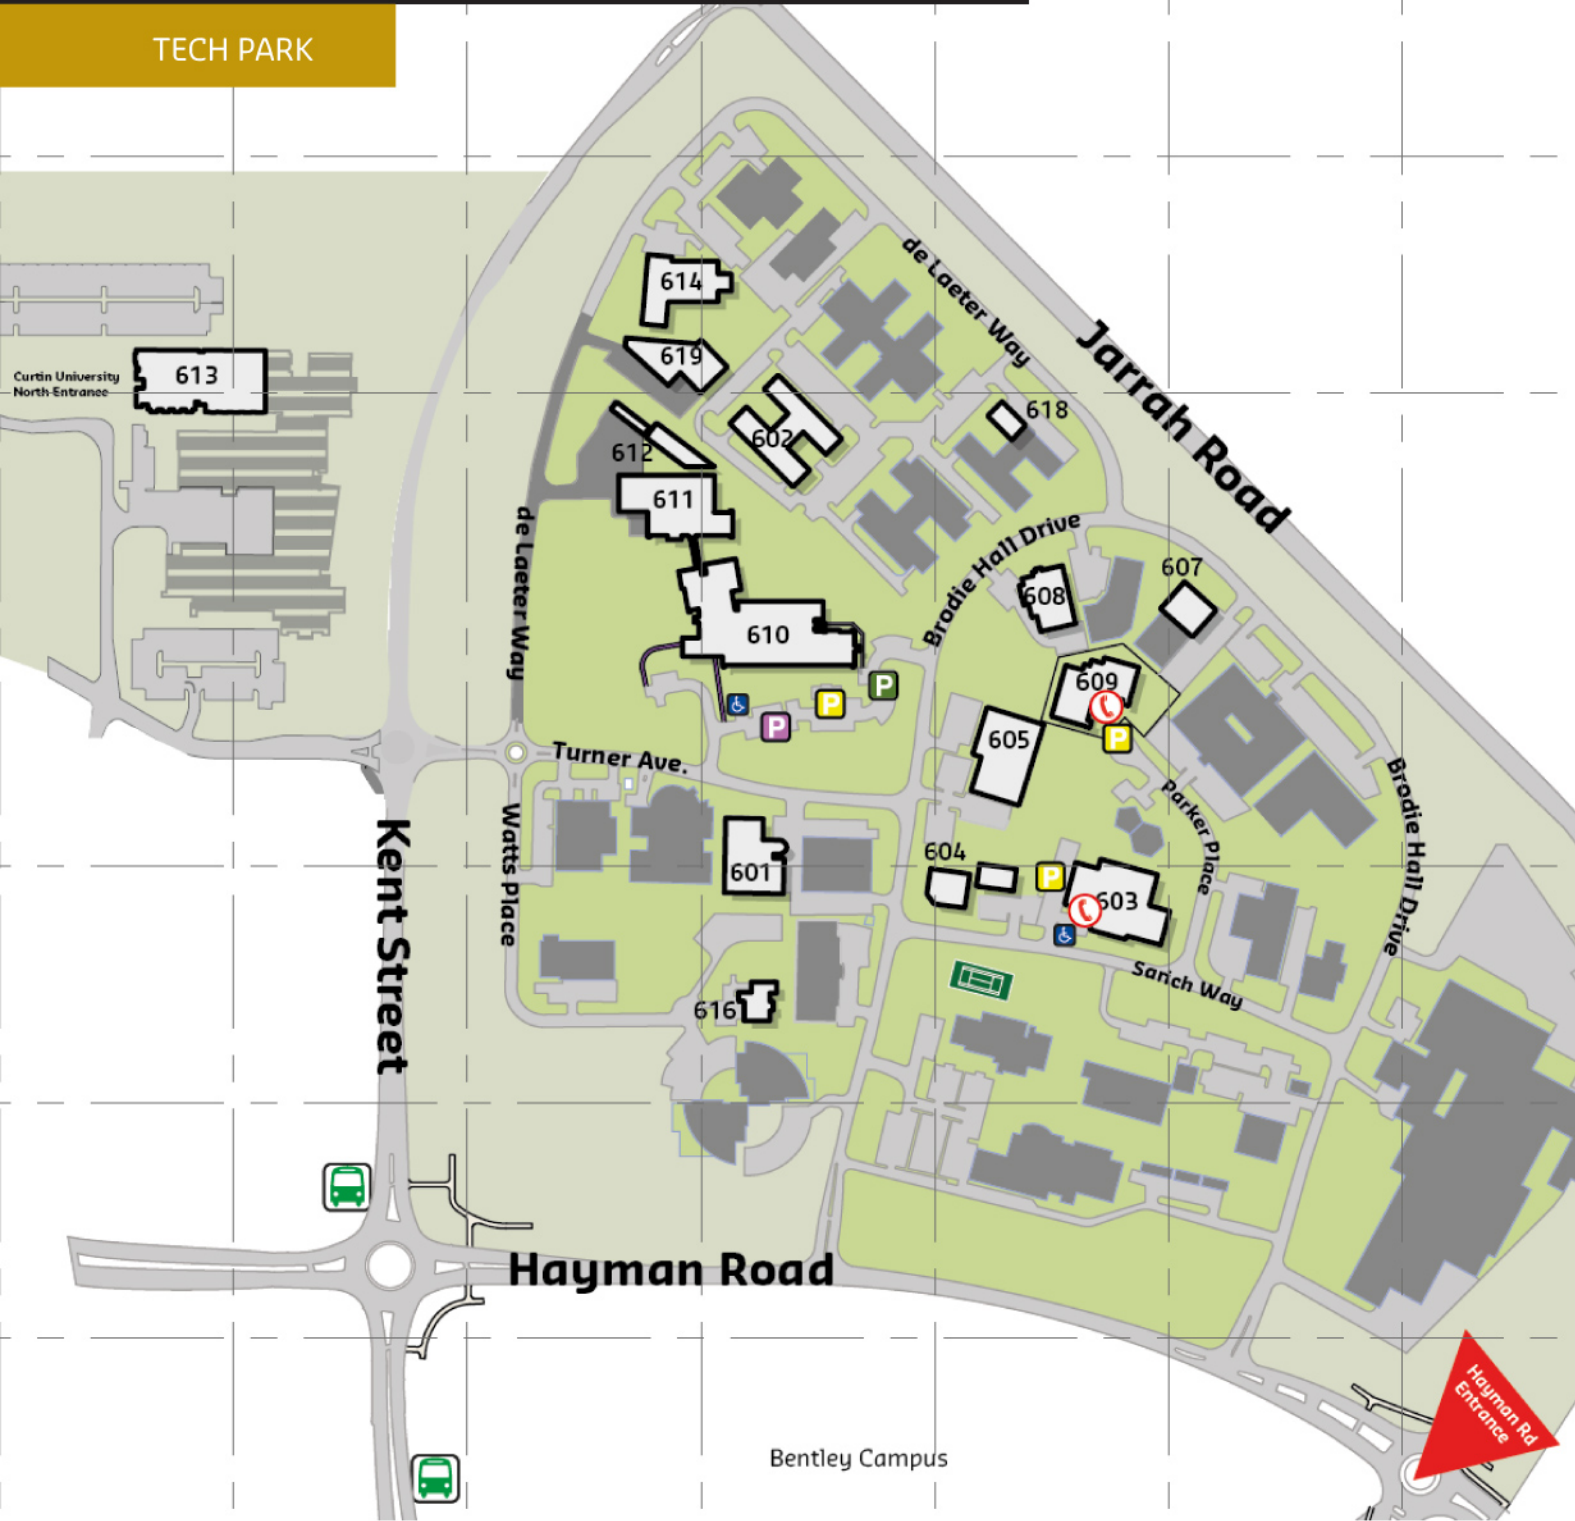

Wayfinding Map

TECH PARK

Tech Park Buildings

Bldg. Function Name

601	FSE Lab	609	CHIRI
602	Curtin Business School	610	FSE Radio Astronomy
603	FHS HDR Hub, E Learning, FSE Research	611	FSE, Marine Science
604	ODU & Staff Training Labs	612	FSE, Marine Science
605	Financial Services	613	AARC Building
607	Decant area EE&SJ	614	FSE Operations
608	Graduate Research Area	618	Decant area
		619	FSE Operations

Scale

Grid Square: 75 x 75 meters.

Get Online Maps at: properties.curtin.edu.au/maps/

© Published by Curtin University 2012. CRICOS Provider Code 00301J (WA), 02637B (NSW)
Curtin University is a trademark of Curtin University of Technology