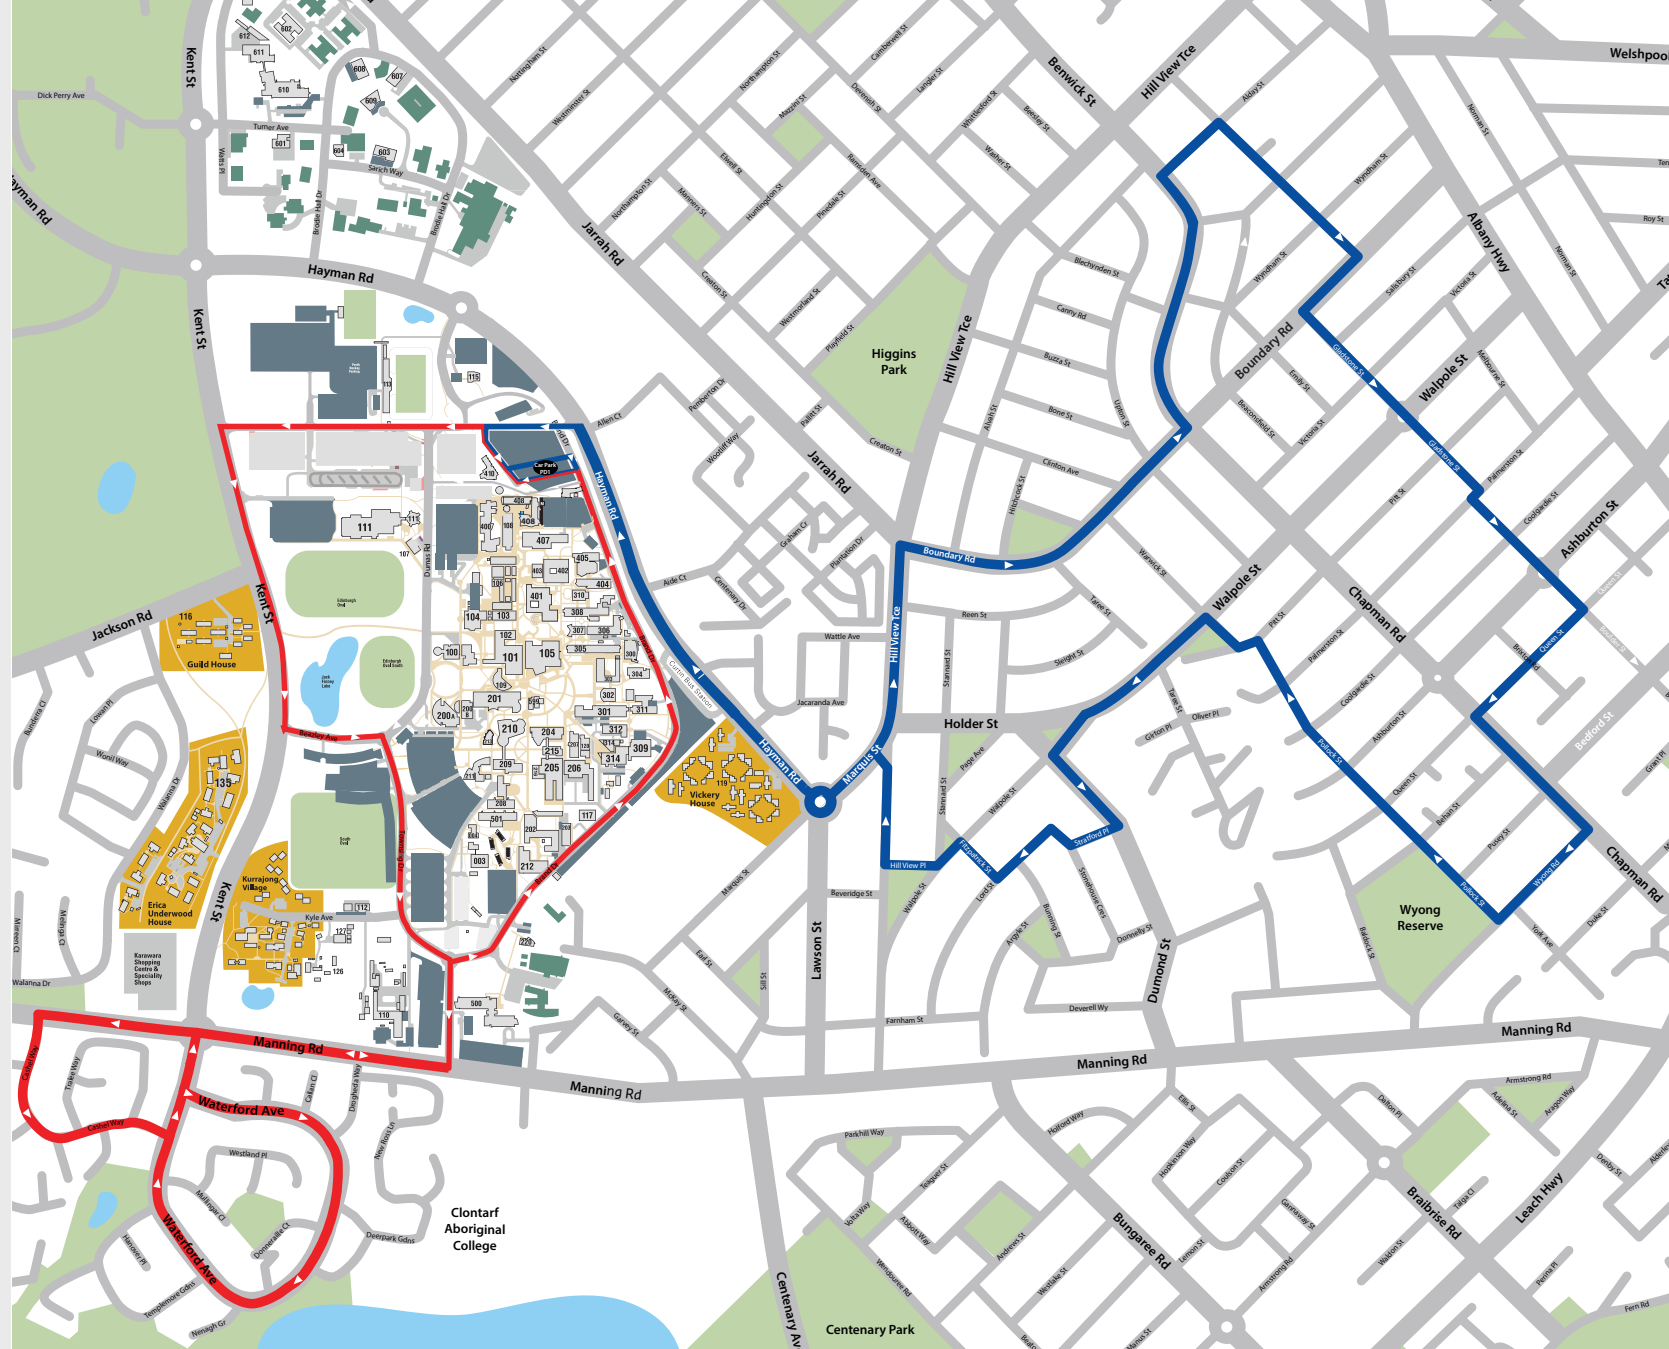

BENTLEY CABS

	Car Park PD1	Hitchcock st & Boundary St	Boulder St Queen St	Busport Inbound Stand 7	Car Park PD1
Peak Service		7:00 AM	7:09 AM	7:17 AM	7:21 AM
		7:15 AM	7:24 AM	7:32 AM	7:36 AM
		7:30 AM	7:39 AM	7:47 AM	7:51 AM
Peak Service	7:45 AM		7:58 AM	8:06 AM	8:10 AM
	8:00 AM		8:13 AM	8:21 AM	8:25 AM
Peak Service	8:15 AM		8:28 AM	8:36 AM	8:40 AM
	8:30 AM		8:43 AM	8:51 AM	8:55 AM
Peak Service	8:45 AM		8:58 AM	9:06 AM	9:10 AM
	9:00 AM		9:13 AM	9:21 AM	9:25 AM
Peak Service	9:15 AM		9:28 AM	9:36 AM	9:40 AM
	9:30 AM		9:43 AM	9:51 AM	9:55 AM
	10:00 AM		10:13 AM	10:21 AM	10:25 AM
	10:30 AM		10:43 AM	10:51 AM	10:55 AM
	11:00 AM		11:13 AM	11:21 AM	11:25 AM
	11:30 AM		11:43 AM	11:51 AM	11:55 AM
	12:00 PM		12:13 PM	12:21 PM	12:25 PM
	12:30 PM		12:43 PM	12:51 PM	12:55 PM
	1:00 PM		1:13 PM	1:21 PM	1:25 PM
	1:30 PM		1:43 PM	1:51 PM	1:55 PM
	2:00 PM		2:13 PM	2:21 PM	2:25 PM
	2:30 PM		2:43 PM	2:51 PM	2:55 PM
	3:00 PM		3:13 PM	3:21 PM	3:25 PM
	3:30 PM		3:43 PM	3:51 PM	3:55 PM
	4:00 PM		4:13 PM	4:21 PM	4:25 PM
	4:30 PM		4:43 PM	4:51 PM	4:55 PM
	5:00 PM		5:13 PM	5:21 PM	5:25 PM
	5:30 PM		5:43 PM	5:51 PM	5:55 PM
	6:00 PM		6:13 PM	6:21 PM	6:25 PM
	6:30 PM		6:43 PM	6:51 PM	6:55 PM
	7:00 PM		7:13 PM	7:21 PM	7:25 PM
	7:30 PM		7:43 PM	7:51 PM	7:55 PM
	8:00 PM		8:13 PM	8:21 PM	8:25 PM
	8:30 PM		8:43 PM	8:51 PM	8:55 PM
	9:00 PM		9:13 PM	9:21 PM	9:25 PM
	9:30 PM		9:43 PM	9:51 PM	9:55 PM
	10:00 PM		10:13 PM	10:21 PM	10:25 PM
	10:30 PM		10:43 PM	10:51 PM	10:55 PM