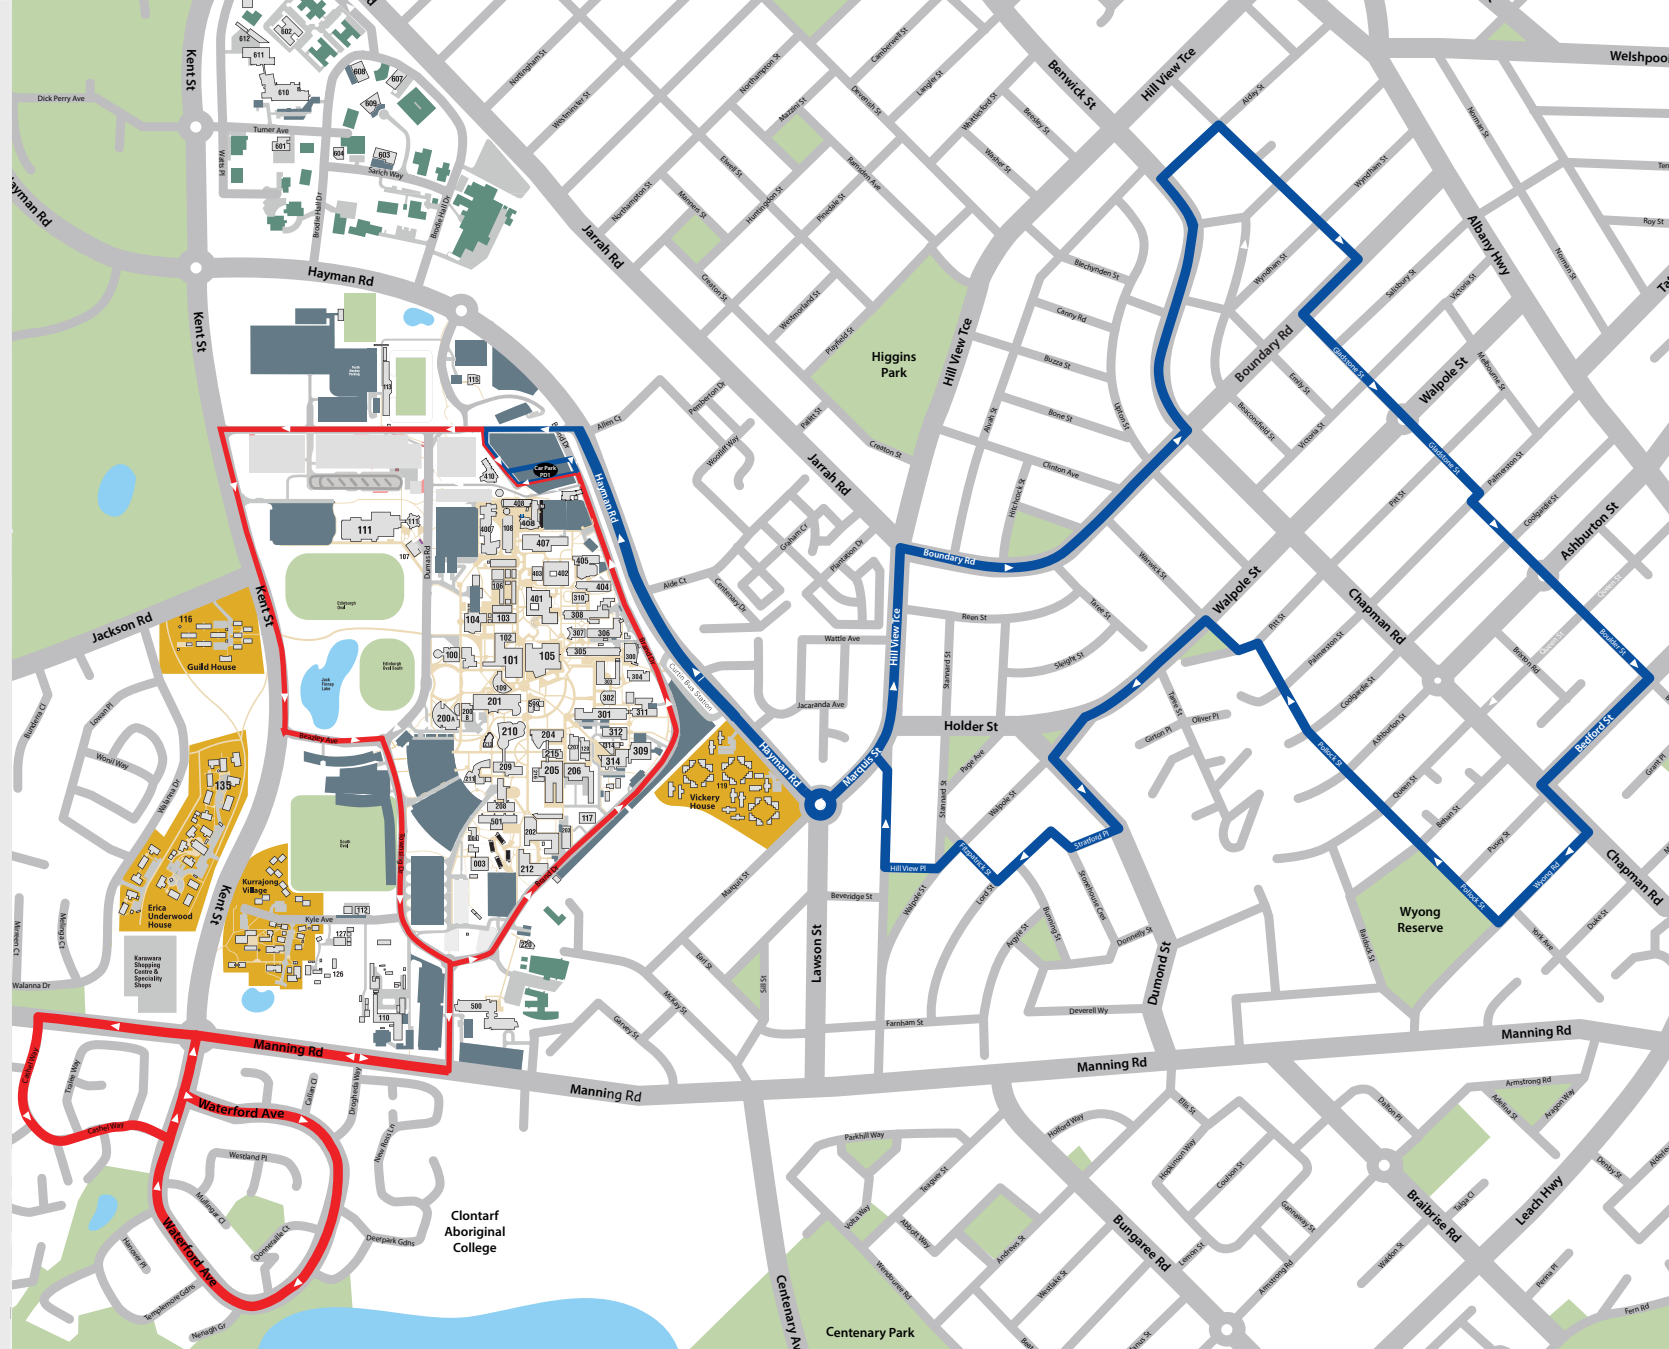

Times shown are approximate and subject to prevailing traffic conditions. It is therefore recommended that you plan your trip accordingly.

BENTLEY CABS

Carpark PF1	Hitchcock st & Boundary St	Boulder St Bedford St	Busport Inbound Stand 7	Carpark PF1
	7:00 AM	7:09 AM	7:17 AM	7:21 AM
	7:30 AM	7:39 AM	7:47 AM	7:51 AM
8:00 AM		8:13 AM	8:21 AM	8:25 AM
8:30 AM		8:43 AM	8:51 AM	8:55 AM
9:00 AM		9:13 AM	9:21 AM	9:25 AM
9:30 AM		9:43 AM	9:51 AM	9:55 AM
10:00 AM		10:13 AM	10:21 AM	10:25 AM
10:30 AM		10:43 AM	10:51 AM	10:55 AM
11:00 AM		11:13 AM	11:21 AM	11:25 AM
11:30 AM		11:43 AM	11:51 AM	11:55 AM
12:00 PM		12:13 PM	12:21 PM	12:25 PM
12:30 PM		12:43 PM	12:51 PM	12:55 PM
1:00 PM		1:13 PM	1:21 PM	1:25 PM
1:30 PM		1:43 PM	1:51 PM	1:55 PM
2:00 PM		2:13 PM	2:21 PM	2:25 PM
2:30 PM		2:43 PM	2:51 PM	2:55 PM
3:00 PM		3:13 PM	3:21 PM	3:25 PM
3:30 PM		3:43 PM	3:51 PM	3:55 PM
4:00 PM		4:13 PM	4:21 PM	4:25 PM
4:30 PM		4:43 PM	4:51 PM	4:55 PM
5:00 PM		5:13 PM	5:21 PM	5:25 PM
5:30 PM		5:43 PM	5:51 PM	5:55 PM
6:00 PM		6:13 PM	6:21 PM	6:25 PM
6:30 PM		6:43 PM	6:51 PM	6:55 PM
7:00 PM		7:13 PM	7:21 PM	7:25 PM
7:30 PM		7:43 PM	7:51 PM	7:55 PM
8:00 PM		8:13 PM	8:21 PM	8:25 PM
8:30 PM		8:43 PM	8:51 PM	8:55 PM
9:00 PM		9:13 PM	9:21 PM	9:25 PM

WATERFORD CABS

Carpark PF1	Cashel Way after Manning Rd.	Carpark PF1
7:25 AM	7:30 AM	7:40 AM
7:55 AM	8:00 AM	8:10 AM
8:30 AM	8:35 AM	8:45 AM
9:00 AM	9:05 AM	9:15 AM
9:30 AM	9:35 AM	9:45 AM
10:00 AM	10:05 AM	10:15 AM
10:30 AM	10:35 AM	10:45 AM
11:00 AM	11:05 AM	11:15 AM
11:30 AM	11:35 AM	11:45 PM
12:00 PM	12:05 PM	12:15 PM
12:30 PM	12:35 PM	12:45 PM
1:00 PM	1:05 PM	1:15 PM
1:30 PM	1:35 PM	1:45 PM
2:00 PM	2:05 PM	2:15 PM
2:30 PM	2:35 PM	2:45 PM
3:00 PM	3:05 PM	3:15 PM
3:30 PM	3:35 PM	3:45 PM
4:00 PM	4:05 PM	4:15 PM
4:30 PM	4:35 PM	4:45 PM
5:00 PM	5:05 PM	5:15 PM
5:30 PM	5:35 PM	5:45 PM
6:00 PM	6:05 PM	6:15 PM
6:30 PM	6:35 PM	6:45 PM
7:00 PM	7:05 PM	7:15 PM