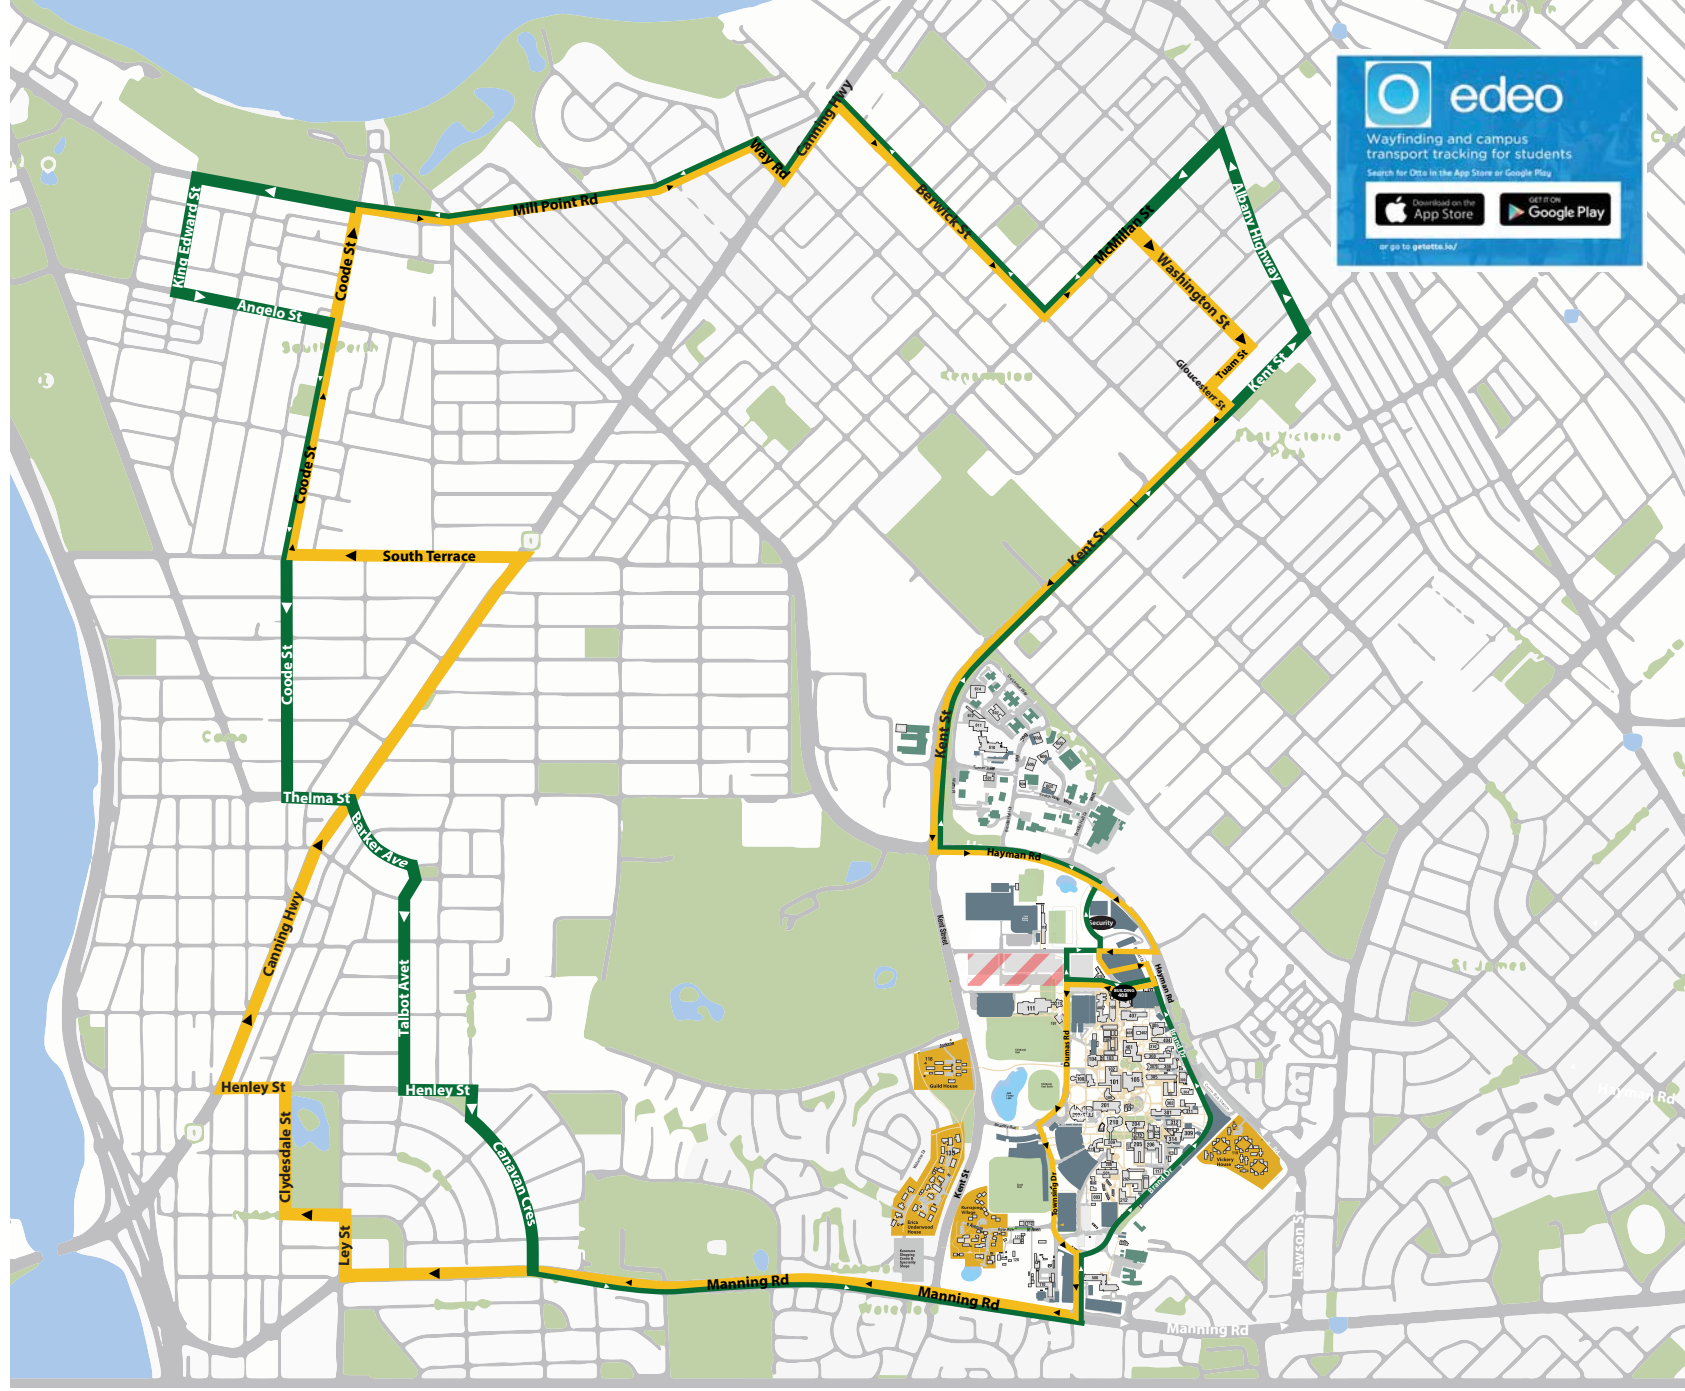

For other assistance please call Safer Community on **4444** (or **9266 4444** from a mobile)
Web: security.curtin.edu.au
OTTO Live bus tracking
Live bus tracking to identify the location of CAB services in real times. The OTTO app can be downloaded from the App Store & Google Play. <http://getotto.io/>

Times shown are approximate and subject to prevailing traffic conditions. It is therefore recommended that you plan your trip accordingly.

edeo
Wayfinding and campus transport tracking for students
Search for Otto in the App Store or Google Play
Download on the App Store | GET IT ON Google Play
or go to getotto.io/

Victoria Park-South Perth (Anticlockwise)

Depart Building 408	Albany Hwy	Berwick St/King George St	King Edward St	Henley St	George Burnett Parking	Arrive Buliding 408
			7:15	7:23	7:25	7:33
7:40	7:48	7:52	7:59	8:07	8:09	8:17
8:25	8:33	8:37	8:44	8:52	8:54	9:02
9:10	9:18	9:22	9:29	9:37	9:39	9:47
9:55	10:03	10:07	10:14	10:22	10:24	10:32
10:40	10:48	10:52	10:59	11:07	11:09	11:17
11:25	11:33	11:37	11:44	11:52	11:54	12:02
12:10	12:18	12:22	12:29	12:37	12:39	12:47
12:55	13:03	13:07	13:14	13:22	13:24	13:32
13:40	13:48	13:52	13:59	14:07	14:09	14:17
14:25	14:33	14:37	14:44	14:52	14:54	15:02
15:10	15:18	15:22	15:29	15:37	15:39	15:47
15:55	16:03	16:07	16:14	16:22	16:24	16:32
17:25	17:33	17:37	17:44	17:52	17:54	18:02
18:10	18:18	18:22	18:29	18:37	18:39	18:47
18:55	19:03	19:07	19:14	19:22	19:24	19:32
19:40	19:48	19:52	19:59	20:07	20:09	20:17